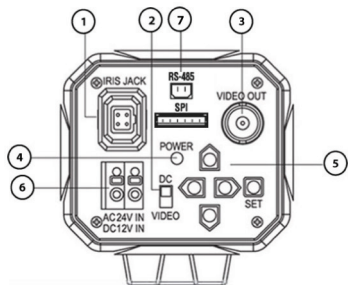

Lens not included

CE-CC118WD

Color Wide Dynamic Box Camera

- PIXIM 1/3" C-MOS
- 540 TVL Resolution
- Minimum Illumination: 0.1 Lux (Slow Shutter Mode)
- 120dB Maximum Wide Dynamic Range
- Application Presets
- Digital Pixel System® (DPS)
- DC12V / AC24V

Dimensions

- 1. Auto iris lens connection**
- 2. Auto iris lens selection switch** : DC or VIDEO.
- 3. Video output**
- 4. Power LED**
- 5. Setting button**
 - **SET button** : Activates OSD menu and confirms settings.
 - **UP & DOWN buttons** : Moves the cursor up or down on the menu screen.
 - **LEFT & RIGHT buttons** : Change item values by moving the cursor to the left or right on the menu screen.
- 6. Power input terminal** : AC24V IN or DC12V IN
- 7. RS-485** : Optional RS-485 OSD Control

All Clinton Electronics Power Supplies

Optional Accessories

CE-H13 Outdoor Camera Housing

Specifications

Camera	CE-CC118WD
Image Sensor	1/3 Inch C-MOS
Resolution	540 TV Lines (High Resolution Mode)
Effective Pixels	720 (H) x 540 (V)
Scanning System	525 Lines, Interlace
S/N Ratio	48dB
Sync System	Internal / Line Lock
Scanning Frequency	15.734 KHz (H), 59.94 Hz (V)
Minimum Illumination	0.1 Lux (Slow Shutter Mode)
Shutter Speed	1/60 ~ 1/100,000 sec.
Dynamic Range	120dB (Max.), 95dB (Typical)
Iris Control	DC / Video
Lens Mount	C / CS Mount (Screw Lock)
Video Output	1.0 ~ 1.2 Vp-p, 75Ω
Power Consumption	Max. 80mA (AC24V), Max. 170mA (DC12V)
Power Requirement	DC12V / AC24V
Operating Temperature	32°F ~ 113°F
Operating Humidity	Within 90% RH
Dimensions	2.50" (W) x 2.52" (H) x 3.44" (D)
Weight	0.77 lbs.