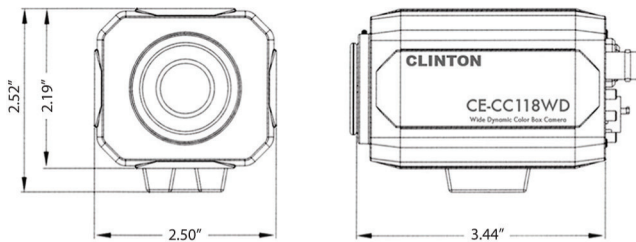

Lens not included

CE-CC118WD

Color Wide Dynamic Box Camera

- PIXIM 1/3" C-MOS
- 540 TVL Resolution
- Minimum Illumination: 0.1 Lux (Slow Shutter Mode)
- 120dB Maximum Wide Dynamic Range
- Application Presets
- Digital Pixel System® (DPS)
- DC12V / AC24V

Dimensions

- 1. Auto iris lens connection**
- 2. Auto iris lens selection switch** : DC or VIDEO.
- 3. Video output**
- 4. Power LED**
- 5. Setting button**
 - **SET button** : Activates OSD menu and confirms settings.
 - **UP & DOWN buttons** : Moves the cursor up or down on the menu screen.
 - **LEFT & RIGHT buttons** : Change item values by moving the cursor to the left or right on the menu screen.
- 6. Power input terminal** : AC24V IN or DC12V IN
- 7. RS-485** : Optional RS-485 OSD Control

All Clinton Electronics Power Supplies

Optional Accessories

CE-H13 Outdoor Camera Housing

Specifications

Camera	CE-CC118WD
Image Sensor	1/3 Inch C-MOS
Resolution	540 TV Lines (High Resolution Mode)
Effective Pixels	720 (H) x 540 (V)
Scanning System	525 Lines, Interlace
S/N Ratio	48dB
Sync System	Internal / Line Lock
Scanning Frequency	15.734 KHz (H), 59.94 Hz (V)
Minimum Illumination	0.1 Lux (Slow Shutter Mode)
Shutter Speed	1/60 ~ 1/100,000 sec.
Dynamic Range	120dB (Max.), 95dB (Typical)
Iris Control	DC / Video
Lens Mount	C / CS Mount (Screw Lock)
Video Output	1.0 ~ 1.2 Vp-p, 75Ω
Power Consumption	Max. 80mA (AC24V), Max. 170mA (DC12V)
Power Requirement	DC12V / AC24V
Operating Temperature	32°F ~ 113°F
Operating Humidity	Within 90% RH
Dimensions	2.50" (W) x 2.52" (H) x 3.44" (D)
Weight	0.77 lbs.